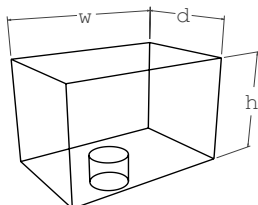

Overall dimensions exclude outlet.
Non standard outlets available on request.
Bespoke hoppers made to order, please enquire.
PPC external face only, PPC both sides - POA

Description	Outlet Size
<p>Merus - Small</p> <p>h=215, w=250, d=177</p> 	<p>Ø63mm Ø76mm</p>
<p>Merus - Large</p> <p>h=260, w=300, d=212</p> 	<p>Ø76mm Ø101mm</p>
<p>Merus Corner - Small</p> <p>h=215, w=177, d=177</p> 	<p>Ø63mm Ø76mm</p>
<p>Merus Corner - Large</p> <p>h=260, w=212, d=212</p> 	<p>Ø76mm Ø101mm</p>
<p>Victrix</p> <p>h=410, w=300, d=225</p> 	<p>Ø76mm Ø101mm 76mm Sq 101x76mm Rect 101mm Sq</p>
<p>Claudia</p> <p>h=521, w=440, d=240</p> 	<p>Ø76mm Ø101mm 76mm Sq 101x76mm Rect 101mm Sq</p>

Overall dimensions exclude outlet.

Non standard outlets available on request.

Bespoke hoppers made to order, please enquire.

PPC external face only, PPC both sides - POA

Standard cast hoppers have spigots set at 30mm from rear for round pipe and 5mm for sq/rect.

Enquire for different spigot positions

Description		Outlet Size
Centurian Small h=170, w=250, d=170 		Ø63mm Ø76mm Ø101mm 63mm Sq 76mm Sq 101x76mm Rect 101mm Sq
Centurian Large h=194, w=300, d=194 		Ø63mm Ø76mm Ø101mm 76mm Sq 101x76mm Rect 101mm Sq
Flavia h=200, w=400, d=200 		Ø63mm Ø76mm Ø101mm 63mm Sq 76mm Sq 101x76mm Rect 101mm Sq
Gemina h=200, w=450, d=215 		Ø63mm Ø76mm
Neptune h=280, w=280, d=180 		Ø63mm Ø76mm Ø101mm 63mm Sq 76mm Sq 101x76mm Rect 101mm Sq
Gallica h=350, w=280, d=175 		Ø76mm Ø101mm

Please enquire if different spigot position is required

Standard Range			
Item		Item	
Fleur de Lys	h=140, w=124, d=21		
			
Lions Head Small	h=75, w=61, d=43		
Rose	h=122, w=127, d=18		
			
Lions Head Large	h=150, w=123, d=86		